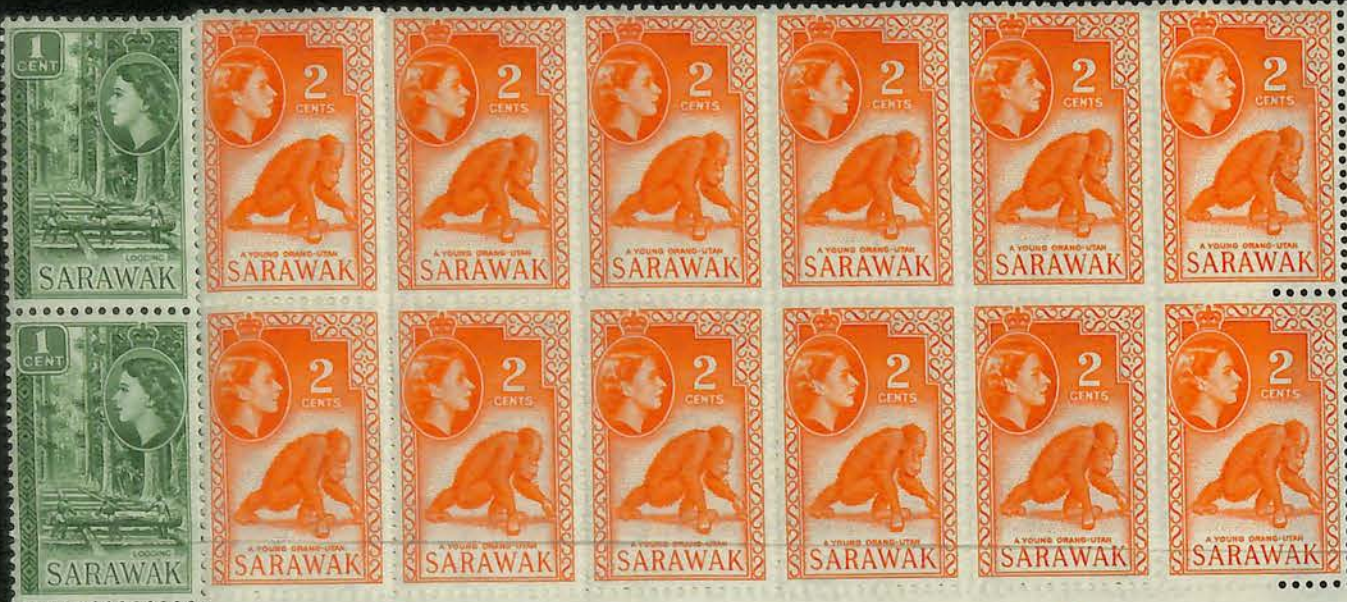

1948 New Arabic six values (1, 2, 3, 5, 10, 15m), matching upper left corner blocks of 12 (4x3) with plate numbers '1' (x2), each with R2/3 'nun' flaw, unmounted o.g. Very fine and attractive in this form. (cat £370+)