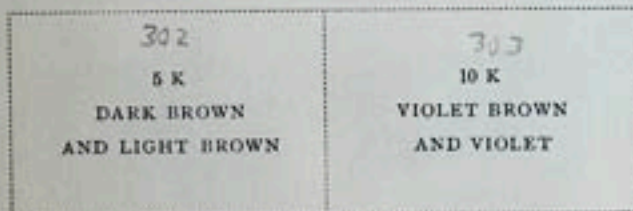

HUNGARY

Watermarked Double Cross

1919