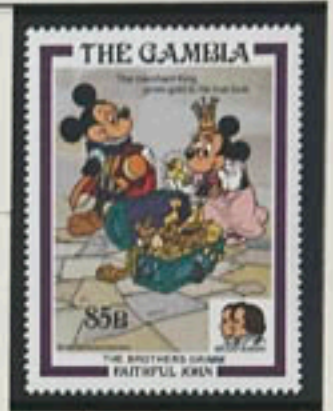

# GAMBIA

Queen Mother's Birthday  
1985

GAMBIA

Disney Characters - Life on the Mississippi  
1985

60 B

85 B

561

2.35 D