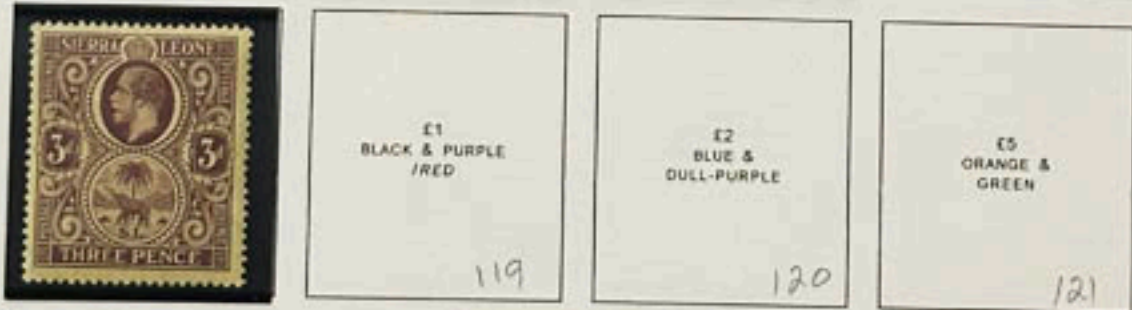

SIERRA LEONE

King George V
Watermarked Multiple Crown CA, Die I
1912-24

104

103 3.50