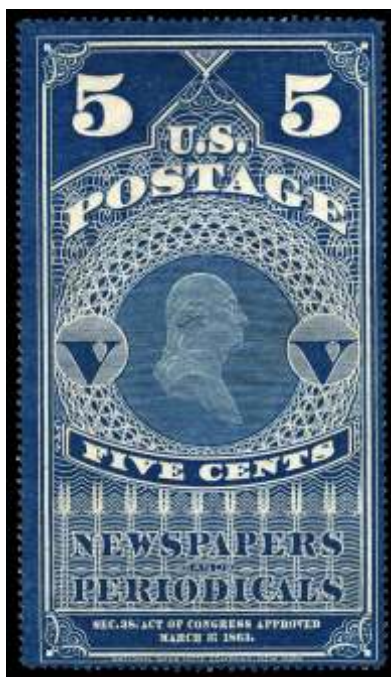

Newspaper Stamps

744 (★) Newspaper, 1865, 5¢ dark blue (Scott PR1), without gum as issued; small closed tear at bottom left, otherwise Fine to Very Fine; with 2012 Weiss certificate. Scott $750.
Estimate $150 - 200