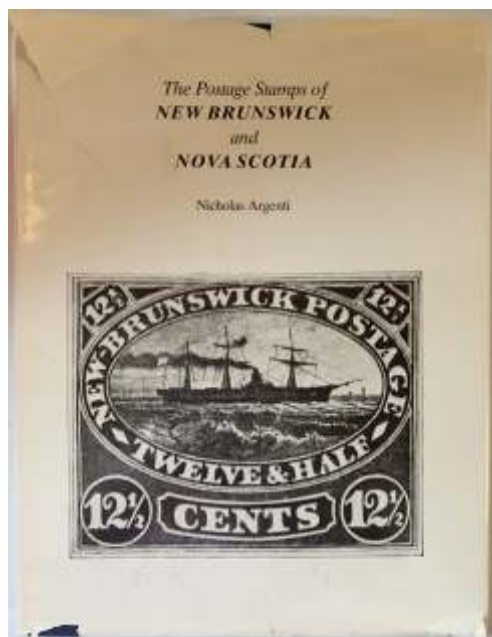

Foreign Philatelic Literature

819 [British Commonwealth] Argenti, Nicholas, *The Postage Stamps of New Brunswick and Nova Scotia*, 1976, Quarterman reprint of the original 1962 edition, hardbound with cover (some tearing), 223 pages with black and white illustrations. Estimate $30 - 40