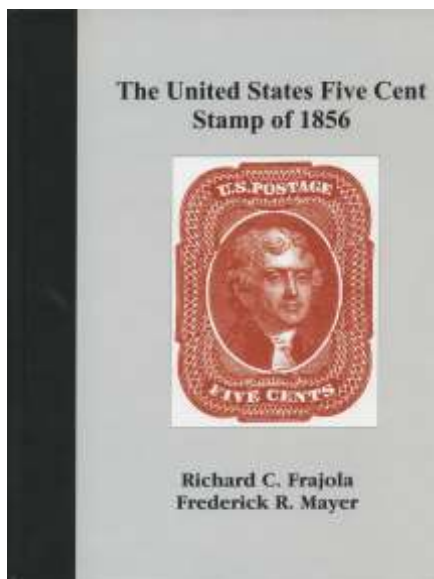

807 **Frajola and Mayer, *The U.S. Five Cent Stamp of 1856: The Frederick R. Mayer Collection*, 2005, hard bound, 165 pages, well illustrated in color, a very detailed treatment of the issue and its postal history. Like new. Shipping weight 2 lbs / 0.9 kilo. Estimate $30 - 40**