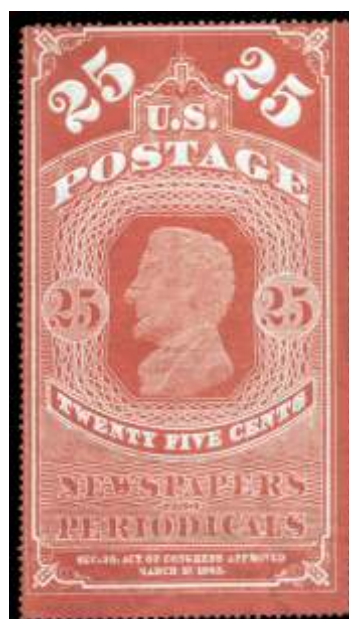

336 (★) **Newspaper, 1865, 25¢ orange red (Scott PR3)**, without gum as issued; minor creasing at bottom, otherwise Fine.
Scott $400
Estimate $75 - 100
Hammer Price $60