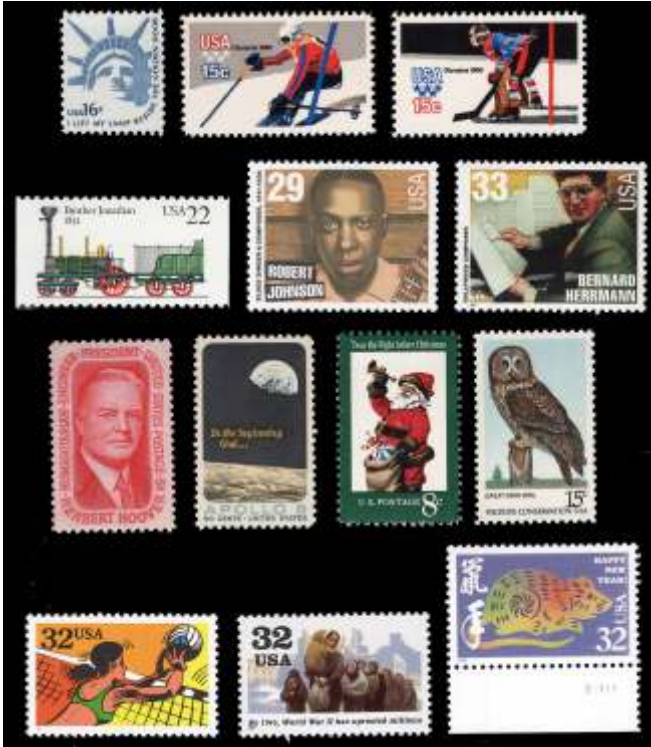

Airmail

470 ★★/★ Airmail, 1918-23, First and Second Issues complete (Scott C1-C6), set of 6, nicely centered and fresh, o.g., C2, C4-5 never hinged, others lightly hinged, overall Very Fine. Scott $460
Estimate $150 - 200
Hammer Price $80

469 ★★ 1969-95, a group of 13 superb graded stamps, including Sc. #1269, 1371, 1472, 1599, 1760, 1796, 1798, 2365, 2857, 2961, 2981g, 3060, and 3341, a great group for the Gem 100 enthusiast! o.g., never hinged, Superb; all with 2023-24 P.F. certificates graded GEM 100.

Estimate $300 - 400
Unsold