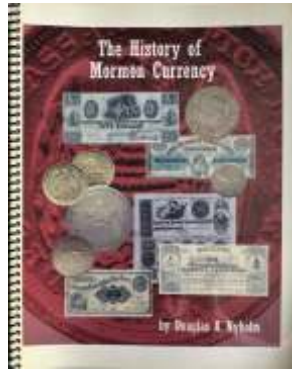

1. 705 **Nyholm, Douglas A.**, *The History of Mormon Currency*, spiral bound 117 pages with color illustrations; signed by the author.
   Estimate $30 - 40
   Unsold