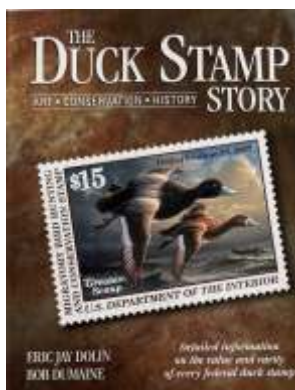

**427** **Dolin, Eric J and Dumaine, Bob,** *The Duck Stamp Story*, published in 200, hard bound; 205 pages with color illustrations like new. Estimate \$40 - 60

**430** **Germann, John J.,** *Louisiana Post Offices*, 1990, hard bound 248 pages with black and white illustrations. Estimate \$30 - 40