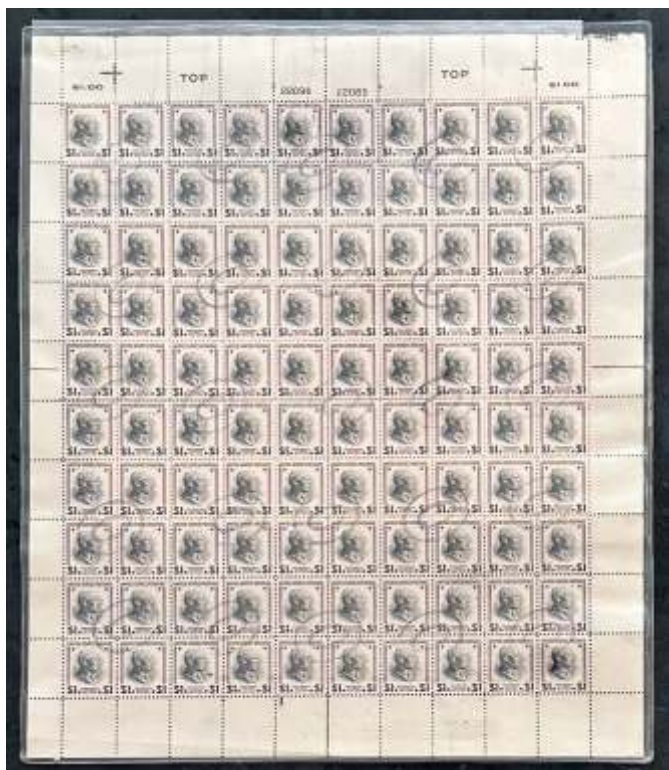

1. 220 Oa 1938, $1 Wilson (Scott 832), complete sheet of 100, an amazing intact piece with all stamps being wonderfully well centered, perfect for the sheet collector! double oval cancels, Very Fine to Extremely Fine. Estimate $350 - 500