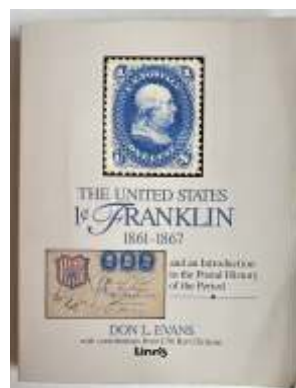

495 **Dolin, Eric J and Dumaine, Bob**, *The Duck Stamp Story*, published in 200, hard bound; 205 pages with color illustrations like new. Estimate \$40 - 60

493 **Chase, C.**, *Classic U.S. Stamps, 1845-1869*, 1962, hard bound, 45 pages. Estimate \$30 - 40