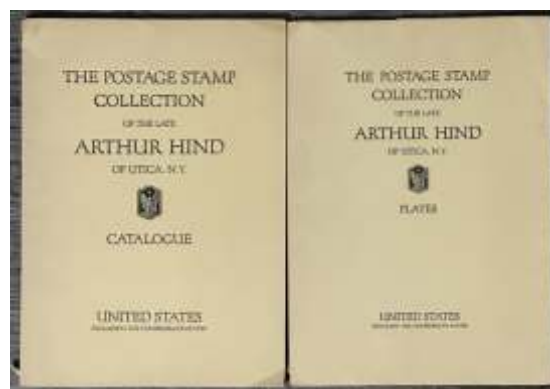

1. 475 **Phillips & Kennett, Arthur Hind Collection of United States, 1933**, includes the plates, both in excellent condition.
   Estimate $40 - 60