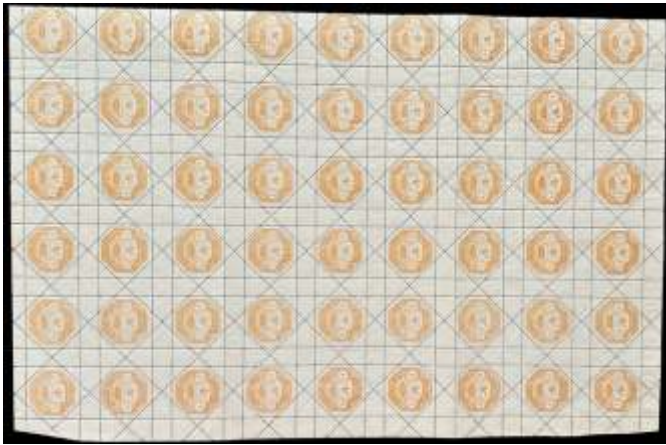

1. 75 ★★a **Turkey, Military Stamps, 1898, Army in Thessaly issue complete (Scott M1-M5)**, set of 5 in full sheets of 36, o.g., never hinged; a few minor edge wrinkles, Fine to Very Fine overall, *rare*. Scott $2,700.
   Estimate $500 - 750