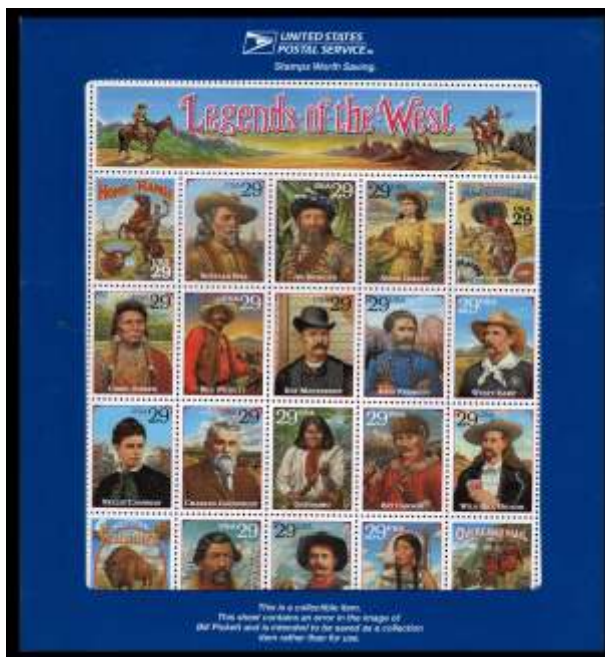

756 ★★ 1994, Legends of the West, recalled, miniature sheet of 20 (Scott 2870), still in the unopened original packing by the U.S.P.S., accompanied by an 80 page hard bound book (in the original book wrapper) entitled "Legends of the West" which includes an introduction by Roy Rogers and detailed information about each featured legend, along with a non-recalled miniature sheet of 20, o.g., never hinged, Very Fine. Scott $125 ++. Estimate $80 - 120