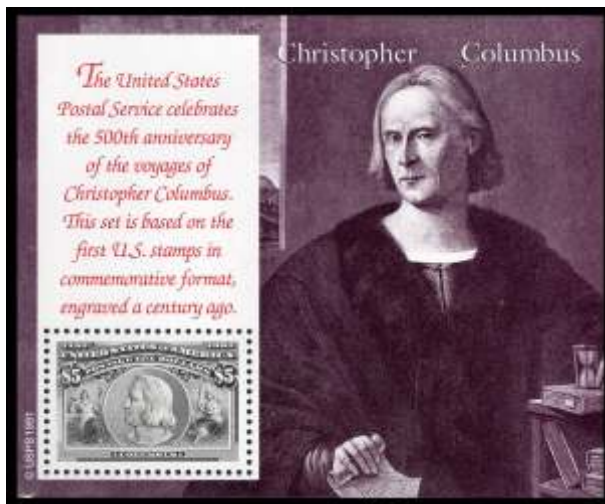

755 ★★ 1992, Voyages of Columbus, souvenir sheet of 1, "Christopher Columbus" (Scott 2629), o.g., never hinged, Superb; with 2015 P.S.E. certificate graded **SUP 98**, only 3 graded higher. Estimate $50 - 75