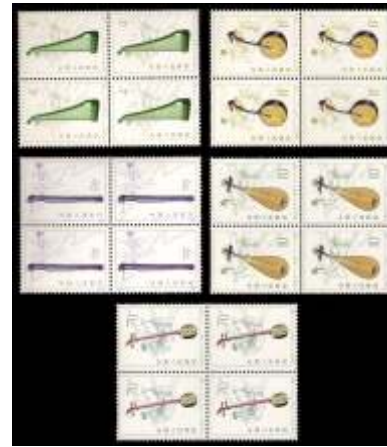

1. 65 ★★a **China (People's Republic), 1983, Stringed Musical Instruments (T81) complete (Yang T396-400)**, block of 4, o.g., never hinged, Very Fine. Scott 1833-1837; $176. Estimate $60 - 80