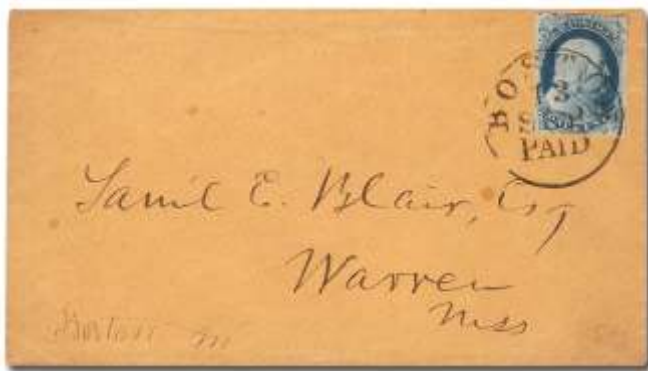

173 ○ 1851, 1¢ Franklin, blue, type II (Scott 7), position 90L2, ample to large margins all around, town postmark; small thin in left margin, otherwise Very Fine to Extremely Fine; with 2024 P.F. certificate. Scott $140. Estimate $60 - 80

176 ○ 1851, 1¢ Franklin, blue, type IIIa (Scott 8A), position 79L4, well centered amid large margins, light face free town postmark, Very Fine to Extremely Fine; with 2024 P.F. certificate graded **VF-XF 85**. Scott $800. SMQ $1,400. Estimate $800 - 1,200

174 ○ 1851, 1¢ Franklin, blue, type II (Scott 7), position 85L2, clear to huge margins all around including parts of the next stamp at bottom, very light town postmark; a light vertical crease and a tiny thin, otherwise Very Fine to Extremely Fine; with 2024 P.F. certificate. Scott $140. Estimate $60 - 80

177 ○ 1852, 1¢ Franklin, blue, type IV (Scott 9), an outstandingly choice gem, with large margins all around including parts of the next stamp at bottom, Extremely Fine. Scott $100. Estimate $150 - 200

175 ☒ 1851, 1¢ Franklin, blue, type II (Scott 7), plate 2, a lovely example with margins all around including parts of the next stamp at top, neatly tied by by Boston PAID cancel on a clean and attractive Massachusetts cover, stamp and cover are both Very Fine. Scott $175. Estimate $100 - 150

178 ○ 1852, 3¢ Washington, dull red, type II (Scott 11A), position 90L5L, large to massive margins including parts of the next stamp at bottom, town cancel, Extremely Fine; with 2016 P.F. certificate graded **XF 90**. SMQ $85. Estimate $60 - 80

179 ○ 1856, 5¢ Jefferson, red brown (Scott 12), 4 large to huge margins and a light c.d.s.; owner's handstamp on the reverse, Very Fine to Extremely Fine; with 2024 P.S.A.G. certificate graded **VF-XF 85**. Scott $750. SMQ $850. Estimate $600 - 800