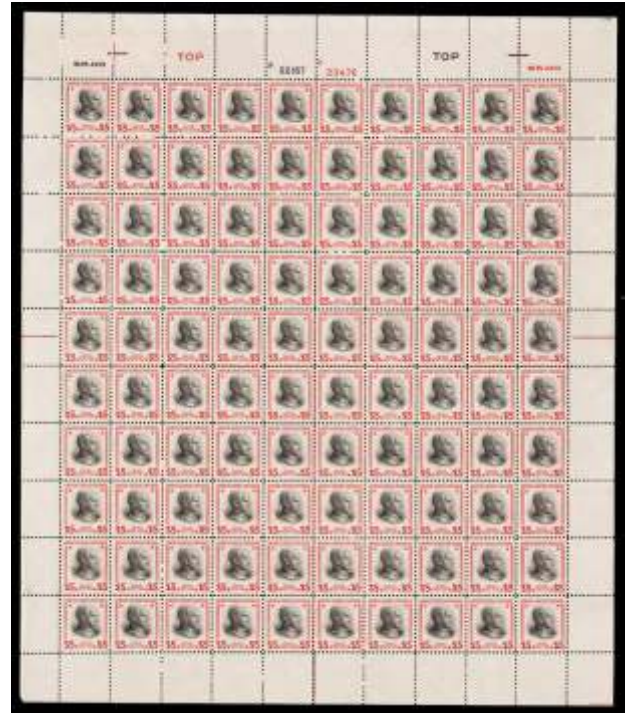

1. 209 ★★田 1938, $5 Coolidge (Scott 834), a rare complete sheet of 100, well centered throughout and with gorgeous post office fresh color, o.g., never hinged (natural gum skips along the bottom row), Very Fine to Extremely Fine. Scott $8,000.

Hammer Price $7,250